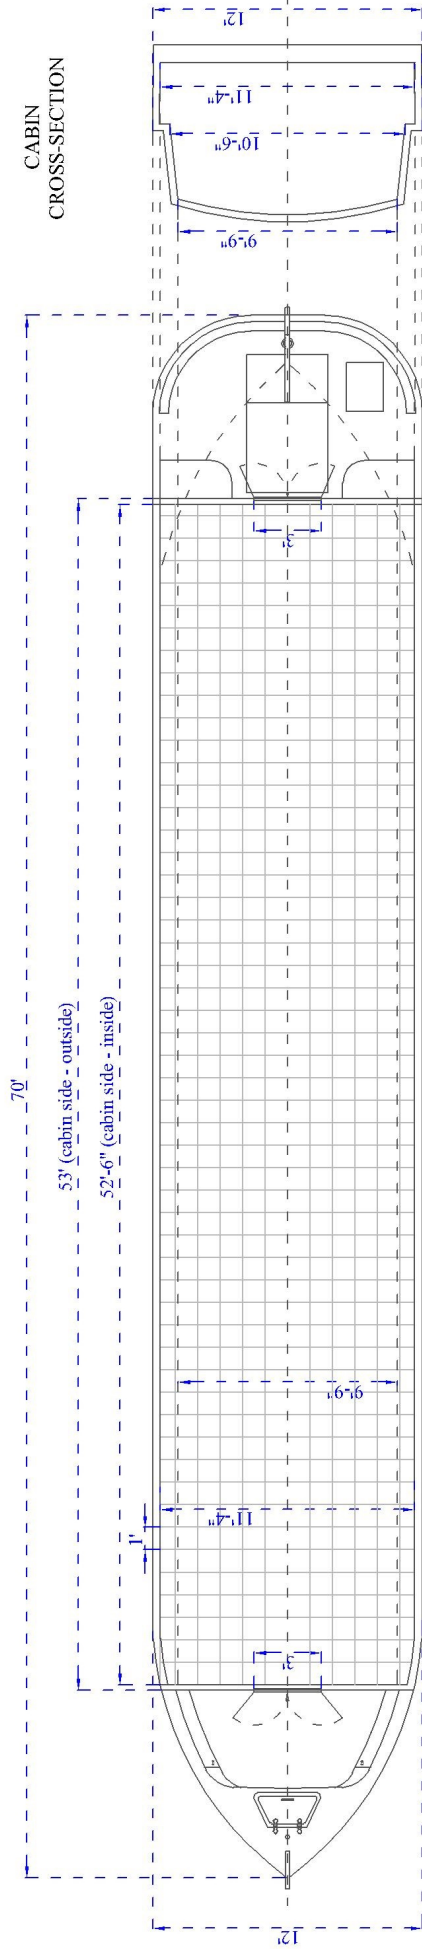

VIKING CANAL BOATS Ltd

DRAFT	LAYOUT 1
CUSTOMER	
SIZE	70' x 12'
MODEL	WIDEBEAM
ORDER ID	
VERSION	

Please mark positions of:

Description	standard quantity:	quantity:
3.6" window	5	
1.5" porthole	4	
2.4" side doors	1	
mushroom vent	5	