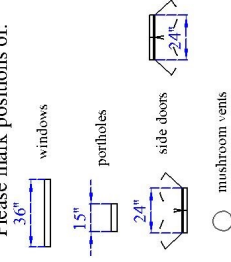

VIKING CANAL BOATS Ltd

DRAFT	LAYOUT 1
CUSTOMER	
SIZE	70' x 12'
MODEL	WIDEBEAM
ORDER ID	
VERSION	

Please mark positions of:

Description	standard quantity:	quantity:
3.6" window	5	
1.5" porthole	4	
2.4" side doors	1	
mushroom vent	5	