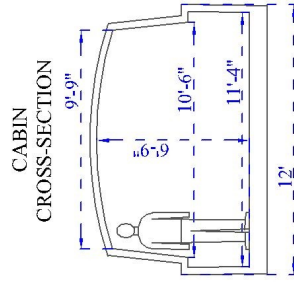

VIKING CANAL BOATS Ltd

DRAFT	LAYOUT 1
CUSTOMER	
SIZE	70' x 12'
MODEL	WIDEBEAM
ORDER ID	
VERSION	

Please mark positions of:

Description	standard quantity:	quantity:
3.6" window	5	
1.5" porthole	4	
2.4" side doors	1	
mushroom vent	5	