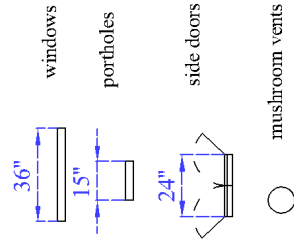

# VIKING CANAL BOATS Ltd

DRAFT	LAYOUT 1
CUSTOMER	
SIZE	60' x 10'
MODEL	WIDEBEAM Cruiser stern
ORDER ID	
VERSION	

CABIN CROSS-SECTION:

Description	standard quantity:	quantity:
36" window	5	
15" porthole & 15" porthole frosted	4	
24" side doors	1	
mushroom vent	5	