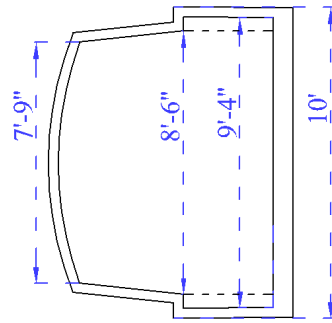

# VIKING CANAL BOATS Ltd

DRAFT	LAYOUT 1
CUSTOMER	
SIZE	60' x 10'
MODEL	WIDEBEAM Cruiser stern
ORDER ID	
VERSION	

CABIN CROSS-SECTION:

Description	standard quantity:	quantity:
36" window	5	
15" porthole & 15" porthole frosted	4	
24" side doors	1	
mushroom vent	5	