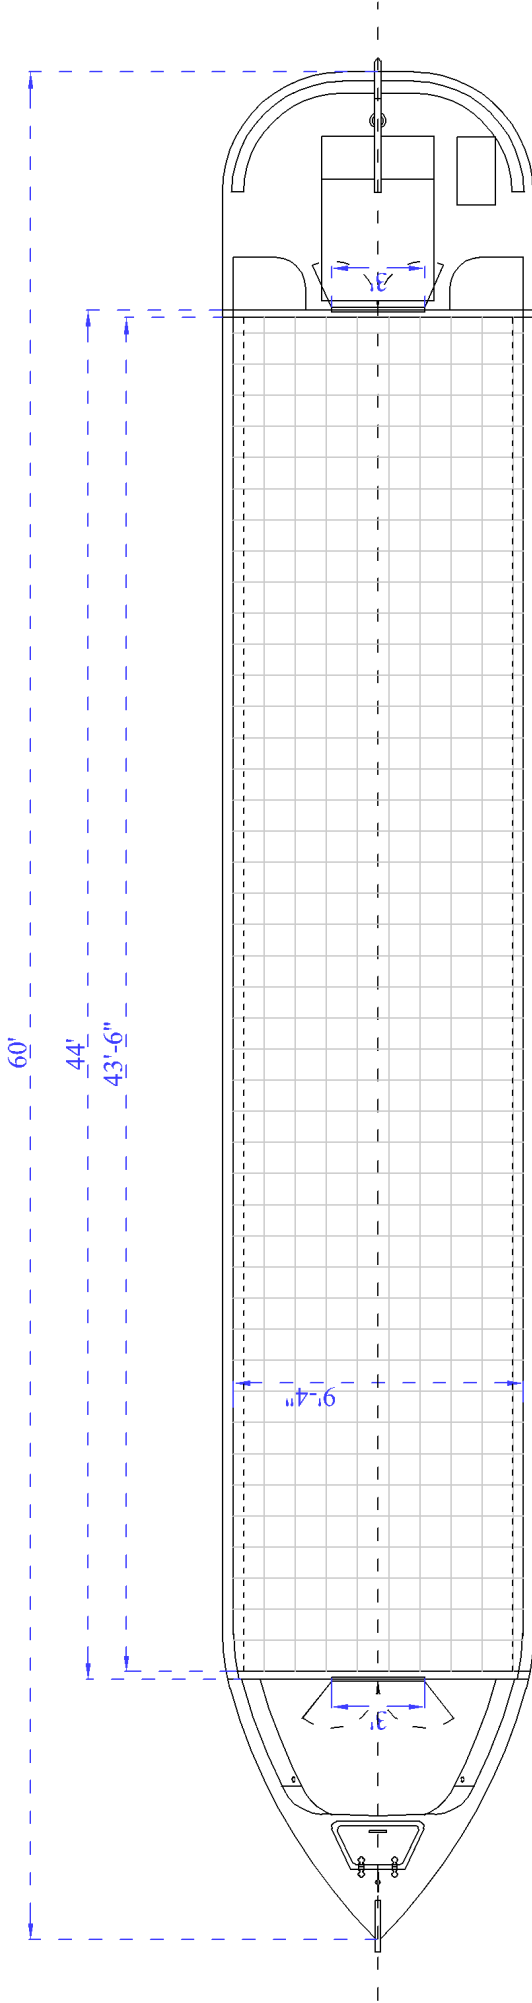

# VIKING CANAL BOATS Ltd

DRAFT	LAYOUT 1
CUSTOMER	
SIZE	60' x 10'
MODEL	WIDEBEAM Cruiser stern
ORDER ID	
VERSION	

CABIN CROSS-SECTION:

Description	standard quantity:	quantity:
36" window	5	
15" porthole & 15" porthole frosted	4	
24" side doors	1	
mushroom vent	5	